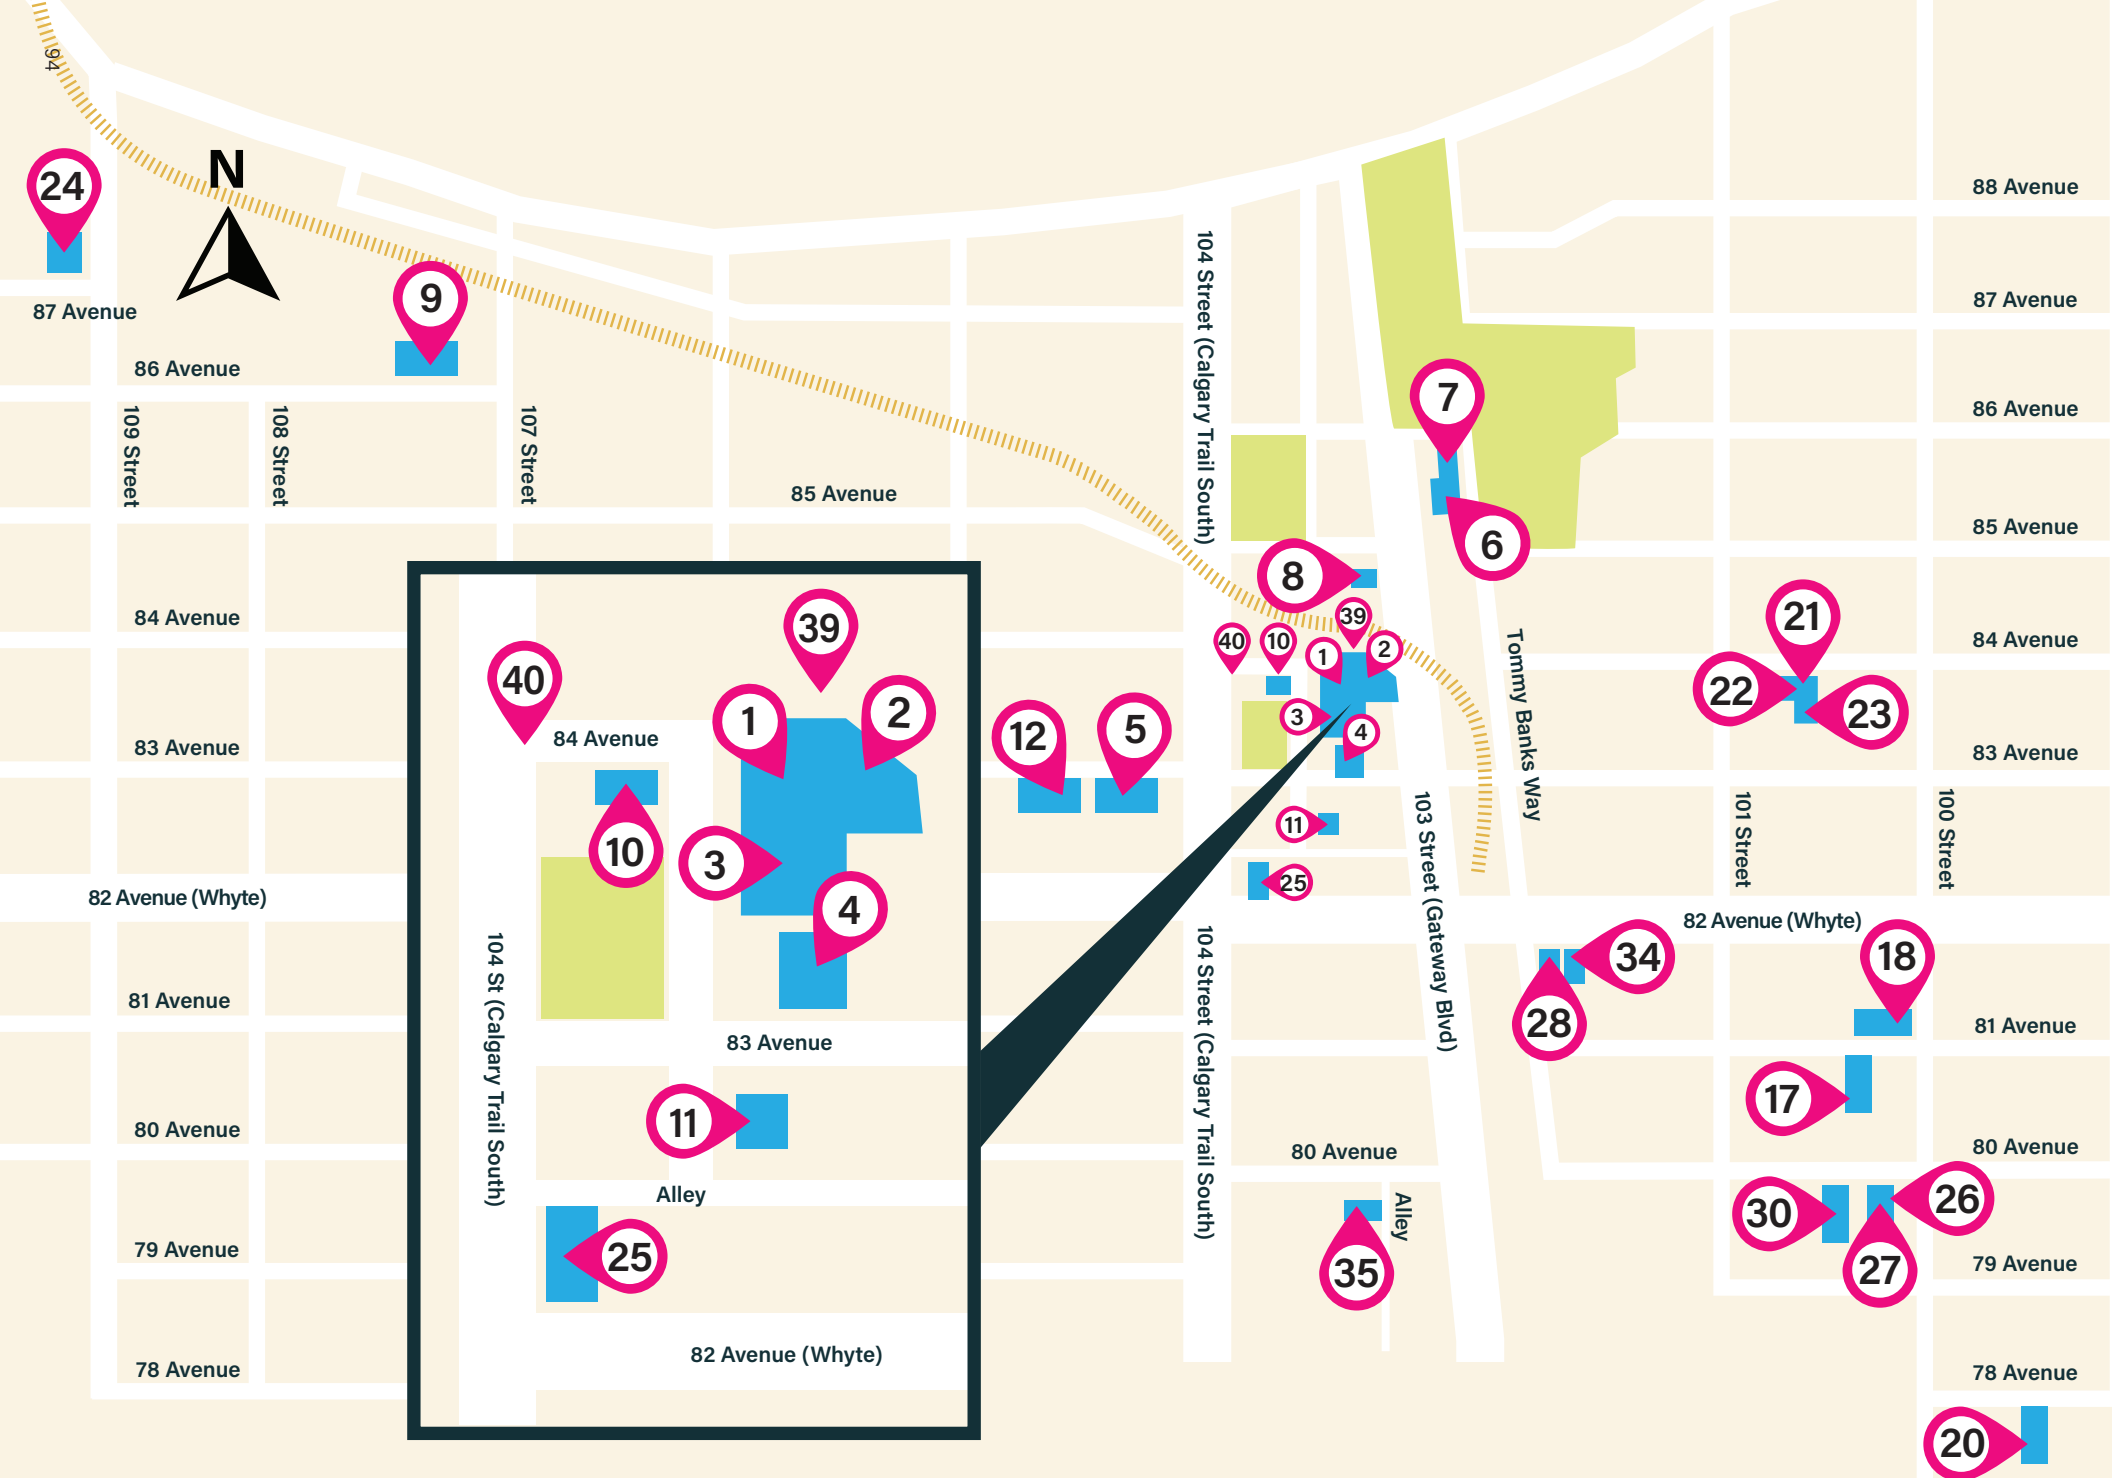

20 Mile Zero Dance Stage
9931 78 Ave
 17 minutes

21 The Sanctuary Stage at Holy Trinity Anglican Church
10037 84 Ave
 10 minutes

22 The de Villars Jones LLP Stage at Holy Trinity Anglican Church
10037 84 Ave
 10 minutes

27 Sugar Swing Upstairs
10019 80 Ave
 12 minutes

28 Roots on Whyte
8135 102 St
 6 minutes

29 Strathcona High School
10450 72 Ave
 23 minutes

30 The Playhouse*
10033 80 Ave
 12 minutes

31 The Nancy Power Theatre at the Roxy
10708 124 St
 75 minutes

32 The Lorne Cardinal Theatre at the Roxy
10708 124 St
 75 minutes

33 Woodcroft Hall
13915 115 Ave
 105 minutes

34 The Faculty Stage*
10151 82 Ave
 6 minutes

35 Waffle Bird
10347 80 Ave
 8 minutes

36 ArtsHub Ortona
9722 102 St
 45 minutes

37 Galerie CAVA
9103 95 Ave
 45 minutes

38 Plaza Bowling
10418 118 Ave
 98 minutes

39 Checkpoint Cassandra
Outdoors - 10330 84 Ave
 1 minute

40 Haunted Corner
Outdoors - 84 Ave & 104 St
 1 minute

OLD STRATHCONA VENUES