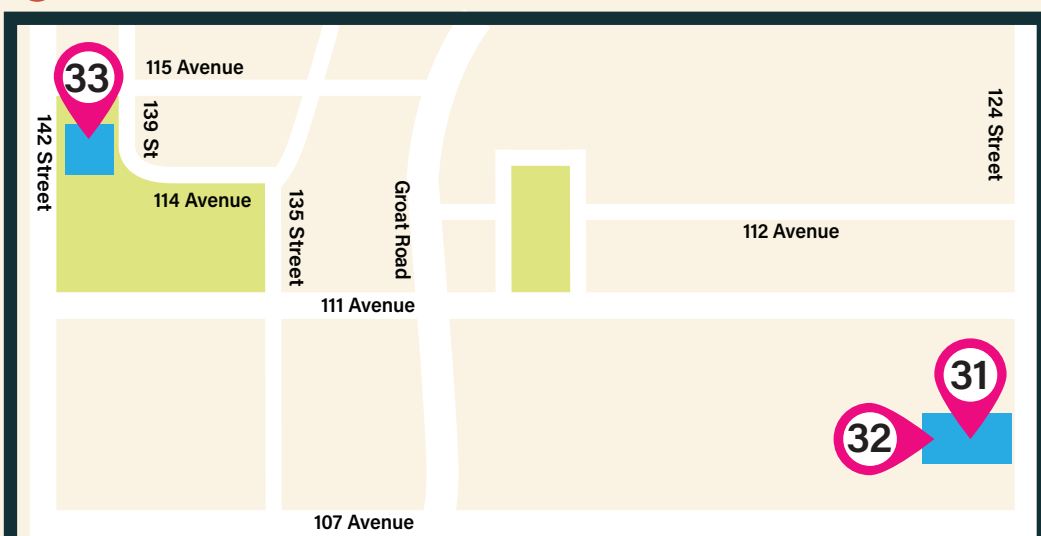

ADDITIONAL VENUES

NORTH OF THE RIVER