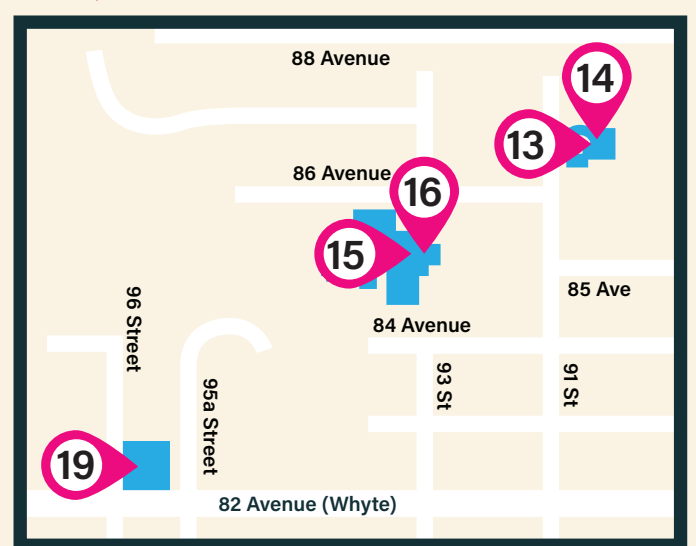

27 Sugar Swing Upstairs
10019 80 Ave
 12 minutes

28 Roots on Whyte
8135 102 St
 6 minutes

29 Strathcona High School
10450 72 Ave
 23 minutes

30 The Playhouse*
10033 80 Ave
 12 minutes

31 The Nancy Power Theatre at the Roxy
10708 124 St
 75 minutes

32 The Lorne Cardinal Theatre at the Roxy
10708 124 St
 75 minutes

33 Woodcroft Hall
13915 115 Ave
 105 minutes

34 The Faculty Stage*
10151 82 Ave
 6 minutes

35 Waffle Bird
10347 80 Ave
 8 minutes

36 ArtsHub Ortona
9722 102 St
 45 minutes

37 Galerie CAVA
9103 95 Ave
 45 minutes

38 Plaza Bowling
10418 118 Ave
 98 minutes

39 Checkpoint Cassandra
Outdoors - 10330 84 Ave
 1 minute

40 Haunted Corner
Outdoors - 84 Ave & 104 St
 1 minute

OLD STRATHCONA VENUES

SOUTH

ADDITIONAL VENUES

NORTH OF THE RIVER

EAST

HOW TO FRINGE

Edmonton International Fringe Theatre Festival August 14 – 24, 2025

There's no one way to fringe. but the BEST way to Fringe is to SEE A SHOW! Escape into the unknown, take creative risks, blaze your own trail. Fringing is a beat-your-own-drum, lead- your-own-parade kind of thing. Once you're here, you can't go wrong.