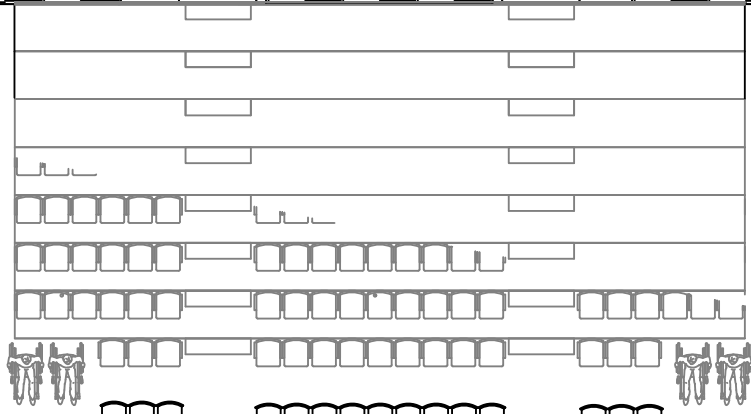

- NOTES:
1. Tension wire grid laid out in 10' x 10' sections.
 2. Onstage lighting pipes are hung below grid height.
 3. Uprights for cross pipes are situated at each intersection. Key-Klump and 10'-6" pipes available.
 4. Telescoping platforms store directly under booths.
 5. Grid Height is 28'-0"
 6. See rigging schedule for pipe trim heights.

Dimmer Room

SM Booth

Sound Booth

LX Booth

147-177 with 4 wheelchair seats

PLAYING SPACE:
35' X 20'

21 seats

21 seats

sections of drape to block
prosc line

BASE
LX1
ORDER
LEGS
ORDER
LEGS
LX3
ORDER
LEGS
(CYC)
ELLER
LX5
SCRIM

WESTBURY
THEATRE

THRUST CONFIGURATION SEATING: 221 - 251

EDITED BY: