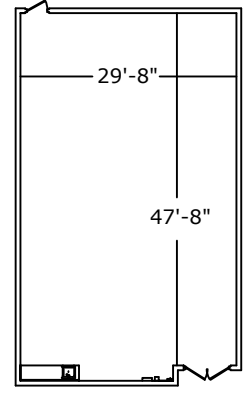

- NOTES:
- Stage: 28'W x 18'D
 - Grid height: 15'-10"
 - curtain surround
 - sprung floor

Room Dimensions

Area = 1380 square feet

Amenities include:

- 200 Amp 3o disconnect
- 60 Amp 3o disconnect
- curtain surround
- mirrored wall
- sprung floor
- small kitchenette

Three Ladies	
Studio Theatre	
Date: 09/30/2019	Capacity: 70
Scale: NTS	Drawn By: Rae Dunn McCallum

To back stage and dressing rooms