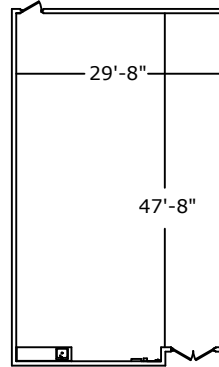

- Stage: 28'W x 18'D
- Grid height: 15'-10"
- curtain surround
- sprung floor

Room Dimensions

Area = 1380 square feet

Amenities include:

- 200 Amp 3ø disconnect
- 60 Amp 3ø disconnect
- curtain surround
- mirrored wall
- sprung floor
- small kitchenette

To back stage and dressing rooms

Studio Theatre

Date: 7/03/2018 Capacity: 60

Scale: NTS Drawn By: Rae Dunn