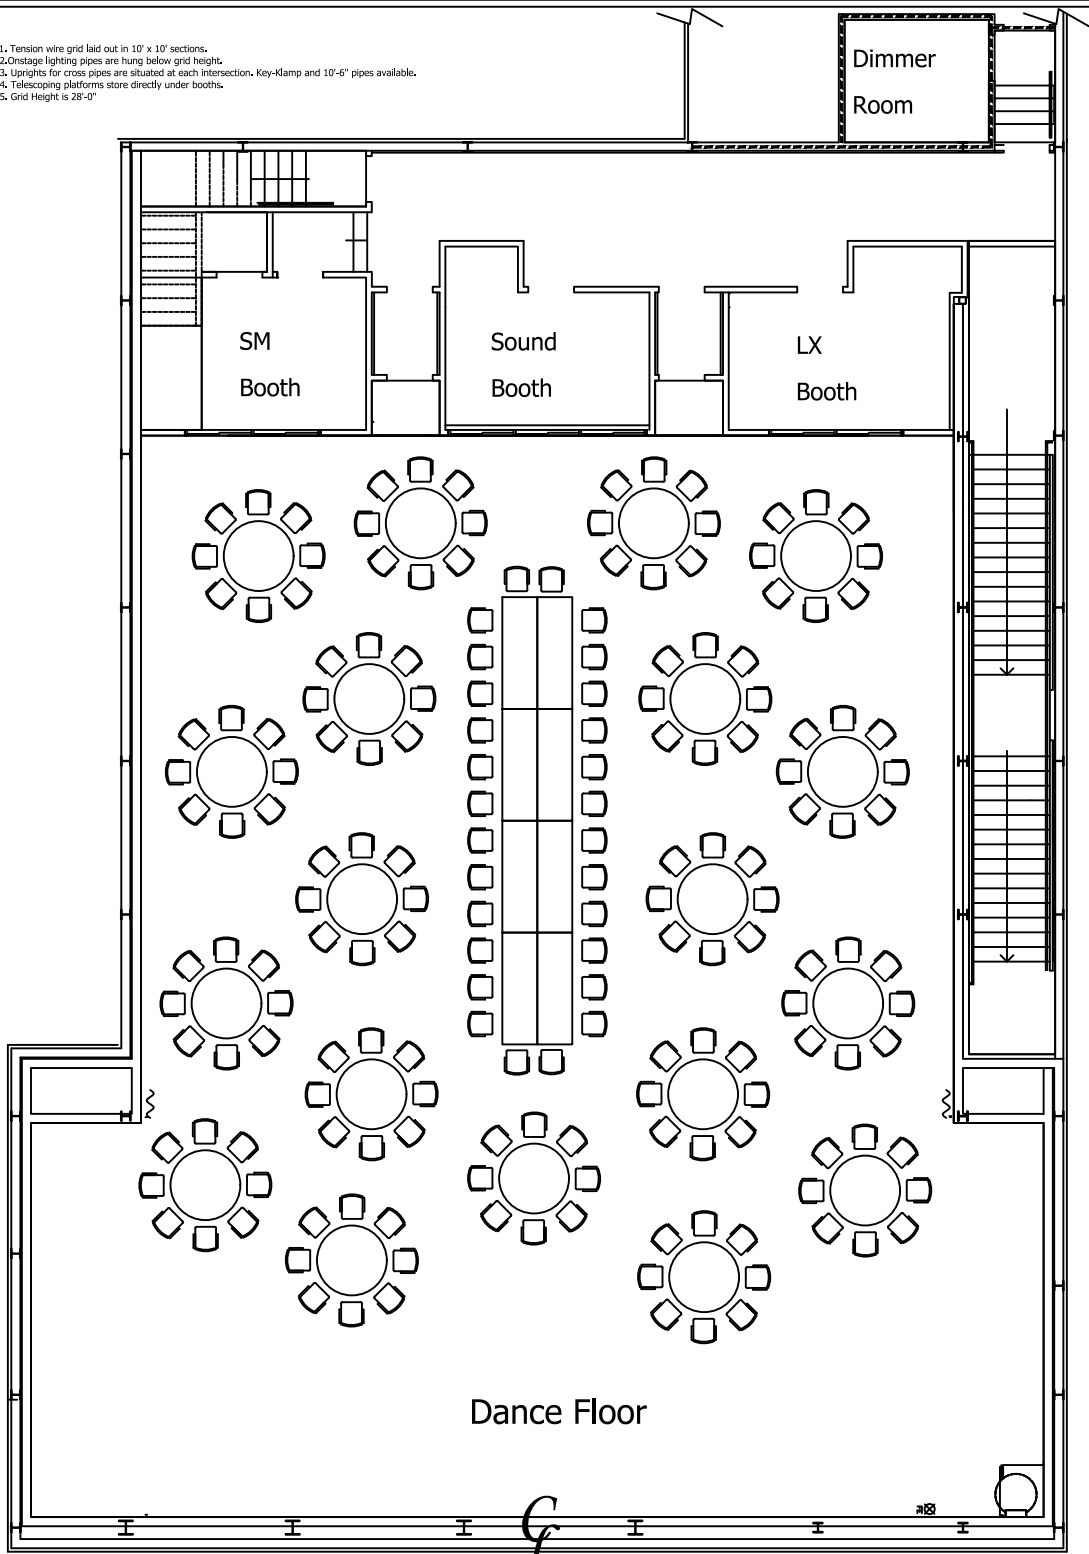

Westbury Theatre	
Stock LX Plot	
edited: 28/06/2016	
Capacity 180