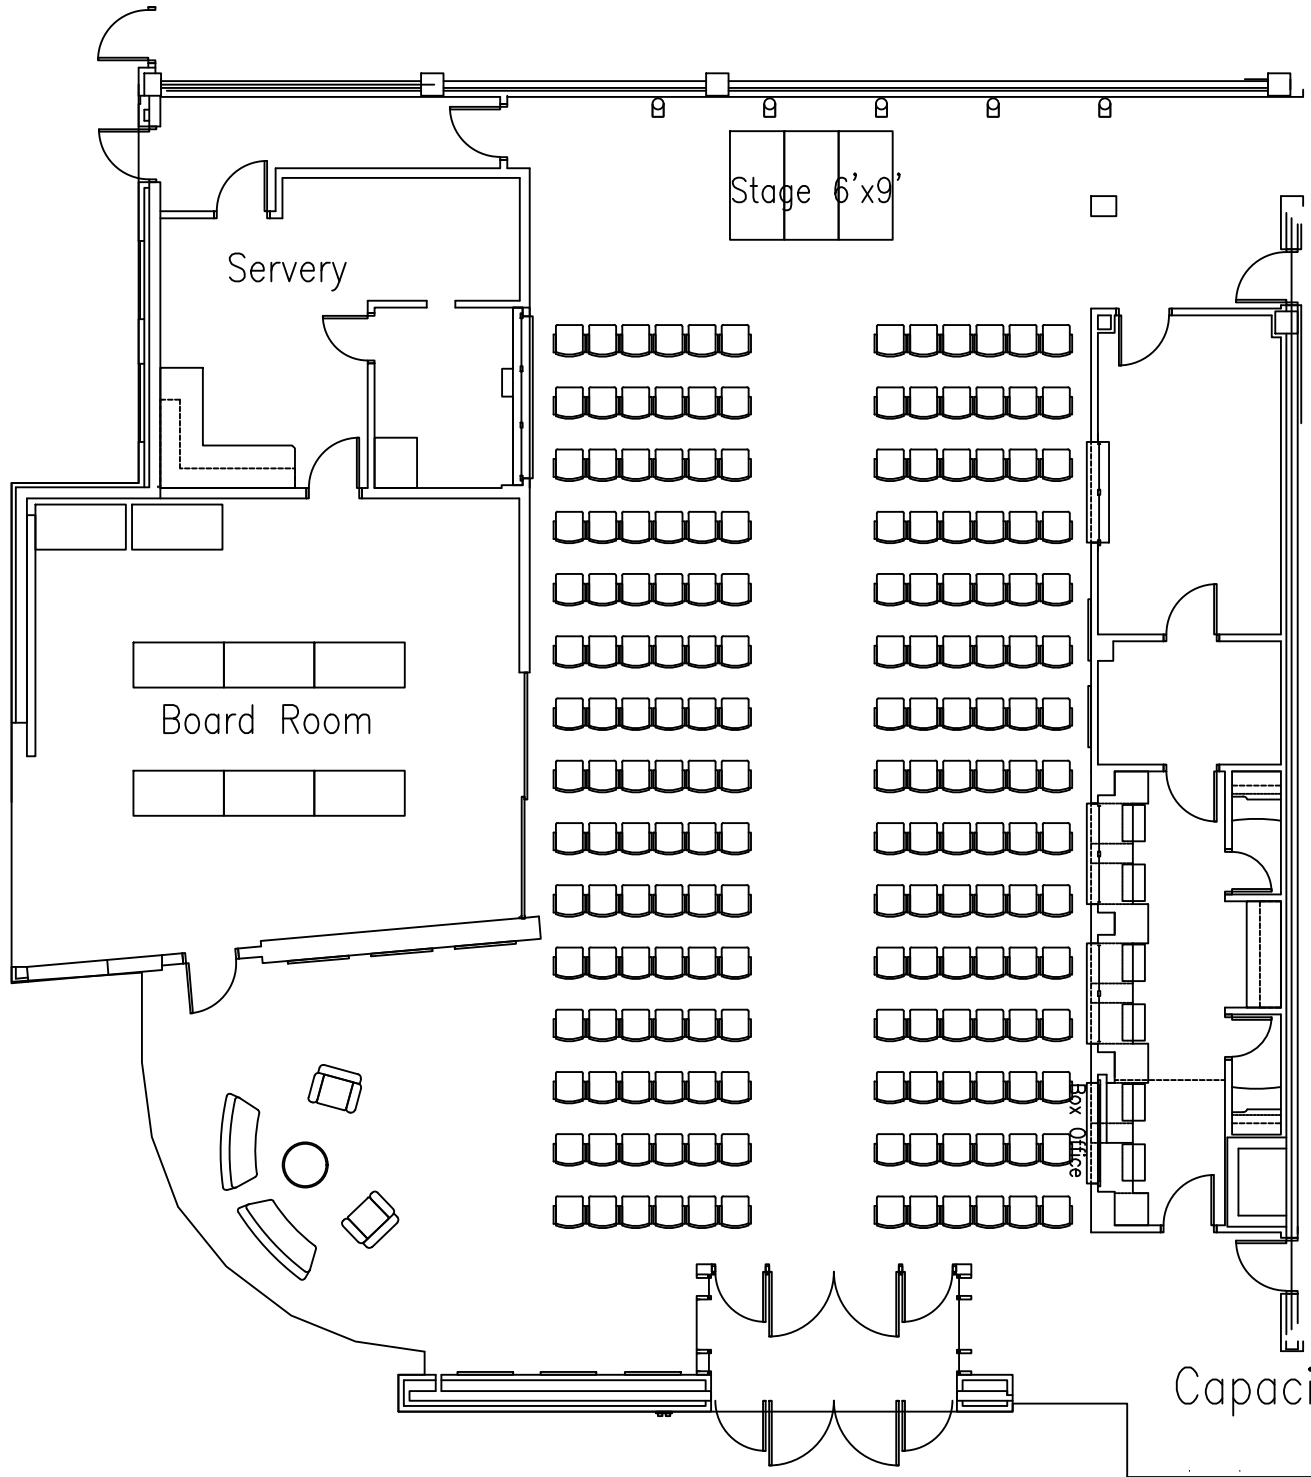

-  5' Round Table
-  Cabaret Table
-  8' Rec Table
-  6' Rec Table
-  Blue Couch
-  Blue Arm Chair
-  Brown Chair
-  Coffee Table
-  Red Bench

Capacity 180