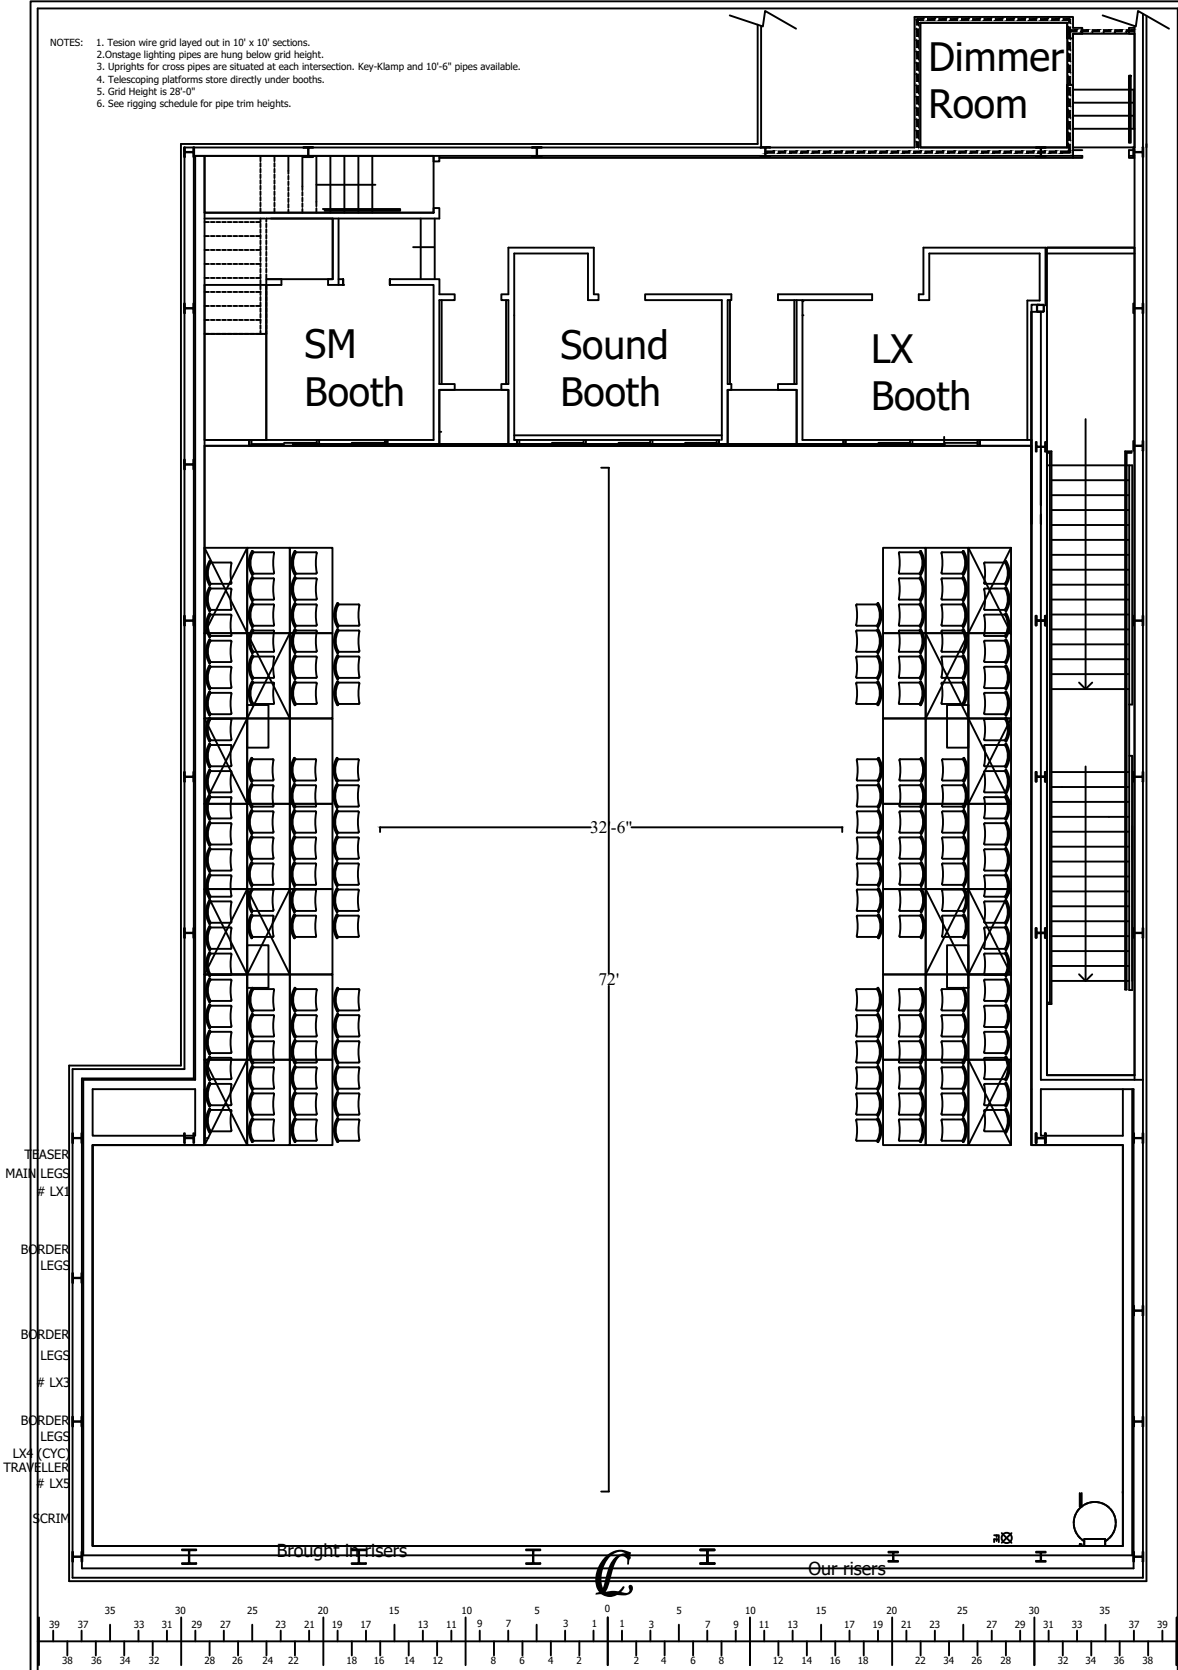

Westbury Theatre

File: Cabaret_setup.dwg	Date: 01/17/2018
Scale: NTS	Capacity 154
Edited by CLK