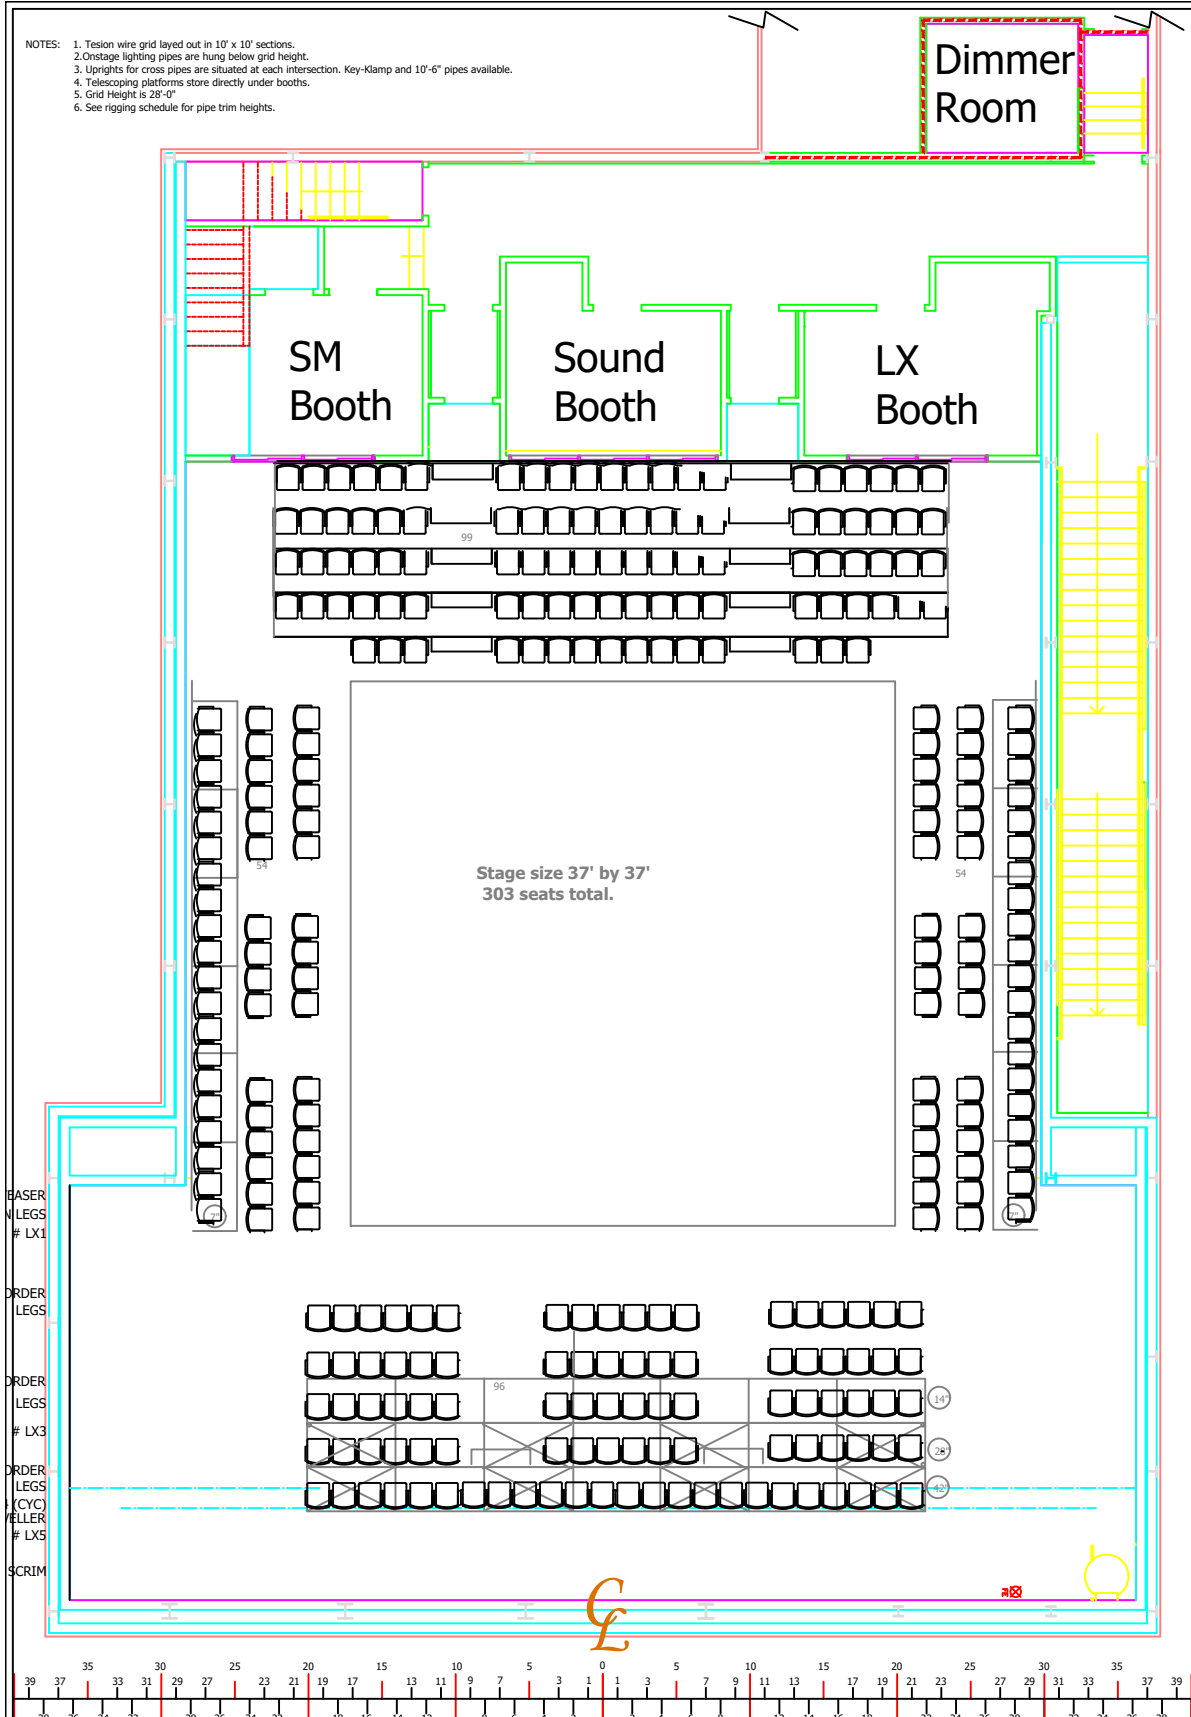

- NOTES:
1. Teslon wire grid layed out in 10' x 10' sections.
 2. Onstage lighting pipes are hung below grid height.
 3. Uprights for cross pipes are situated at each intersection. Key-Klump and 10'-6" pipes available.
 4. Telescoping platforms store directly under booths.
 5. Grid Height is 28'-0"
 6. See rigging schedule for pipe trim heights.

BASE
LX1
ORDER
LEGS
LX3
ORDER
LEGS
(CYC)
LX5
SCRIM

| | |
|-------------------------|------------------|
| Westbury Theatre | |
| File: Cabaret_setup.dwg | Date: 05/29/2017 |
| Scale: 1/4" = 1'-0" | Capacity 303 |
| Edited by CLK | Proscenium |