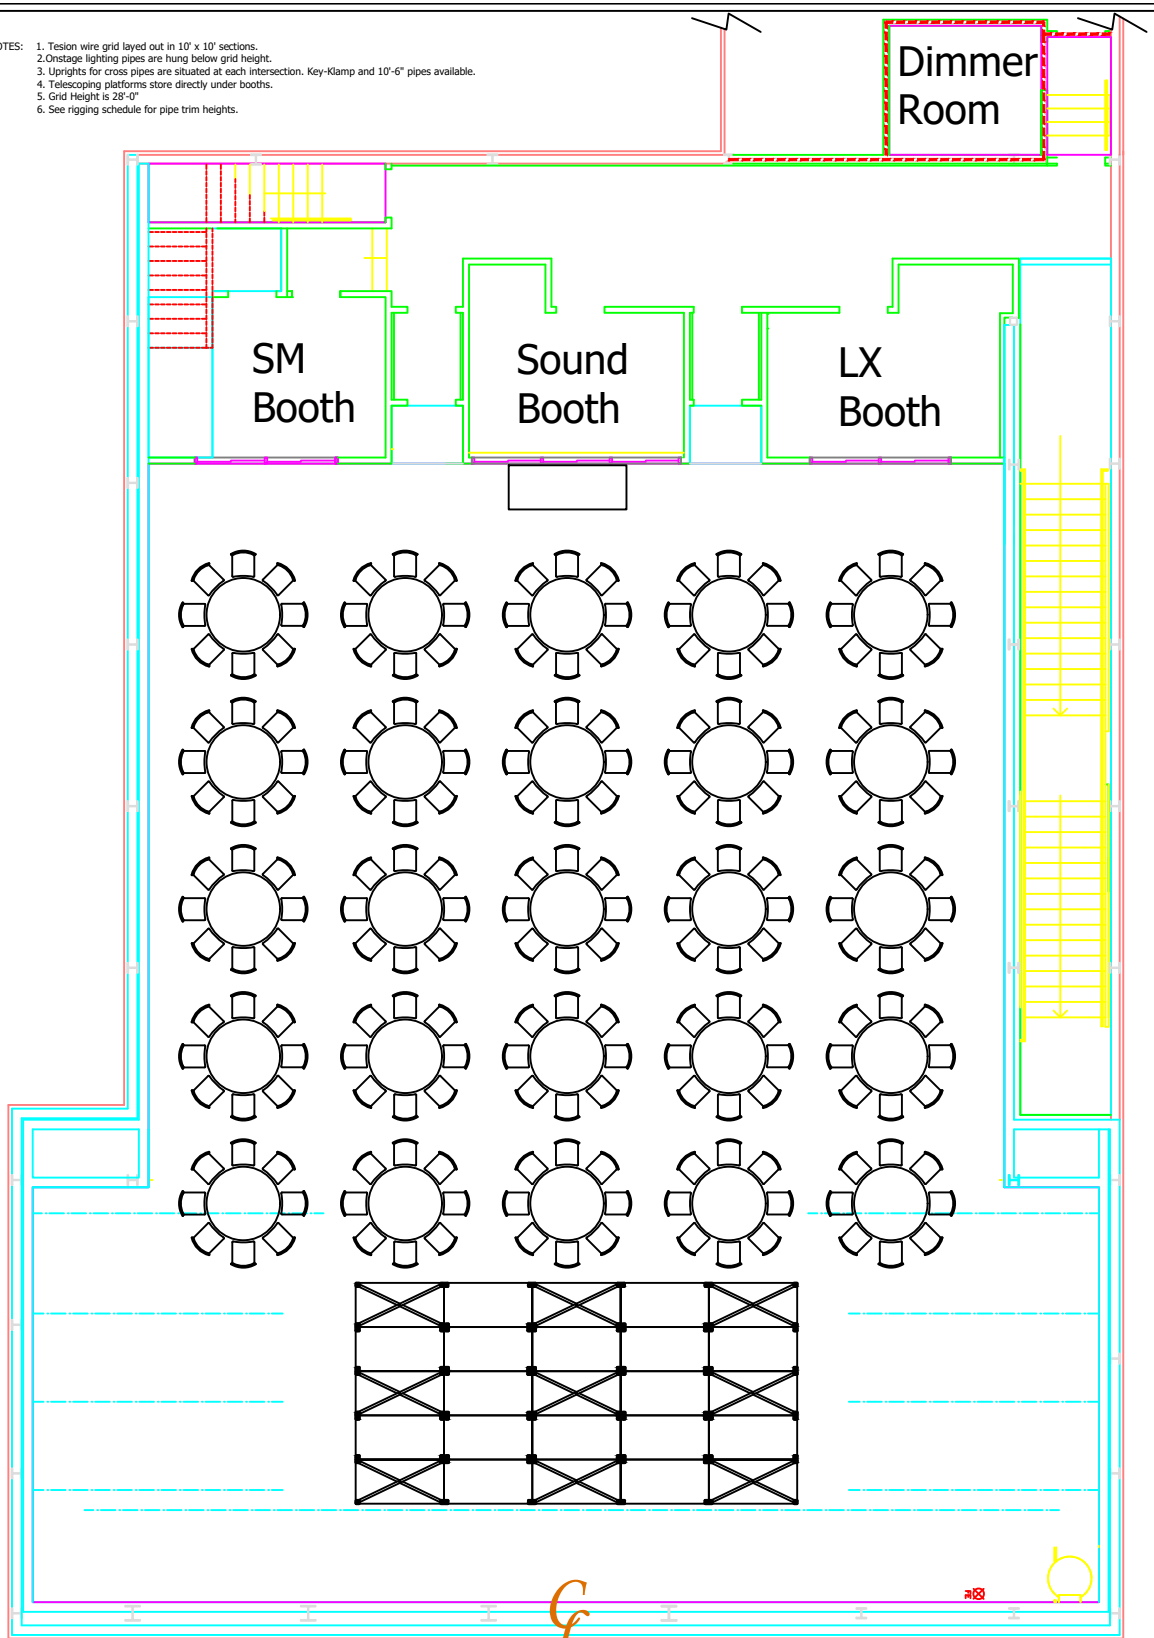

- NOTES:
1. Teslon wire grid layed out in 10' x 10' sections.
 2. Onstage lighting pipes are hung below grid height.
 3. Uprights for cross pipes are situated at each intersection. Key-Klump and 10'-6" pipes available.
 4. Telescoping platforms store directly under booths.
 5. Grid Height is 28'-0"
 6. See rigging schedule for pipe trim heights.

CL

Westbury Theatre

File: Cabaret_setup.dwg

Date: 05/05/2004

Scale: NTS

Capacity ~200

Edited by ATM