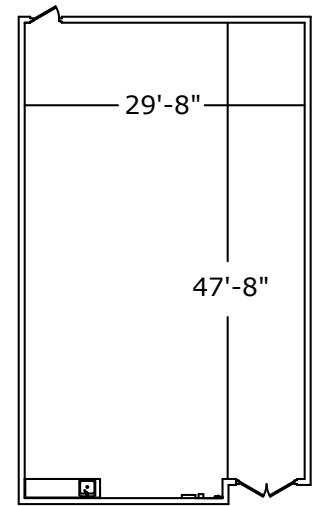

Room Dimensions

Area = 1380 square feet

Ammenities include:

- 200 Amp 30 disconnect
- 60 Amp 30 disconnect
- curtain surround
- mirrored wall
- sprung floor
- small kitchenette

5'-0" round table
with chairs

PCL Studio

Room Dimensions = 47'-8" x 29'-8"