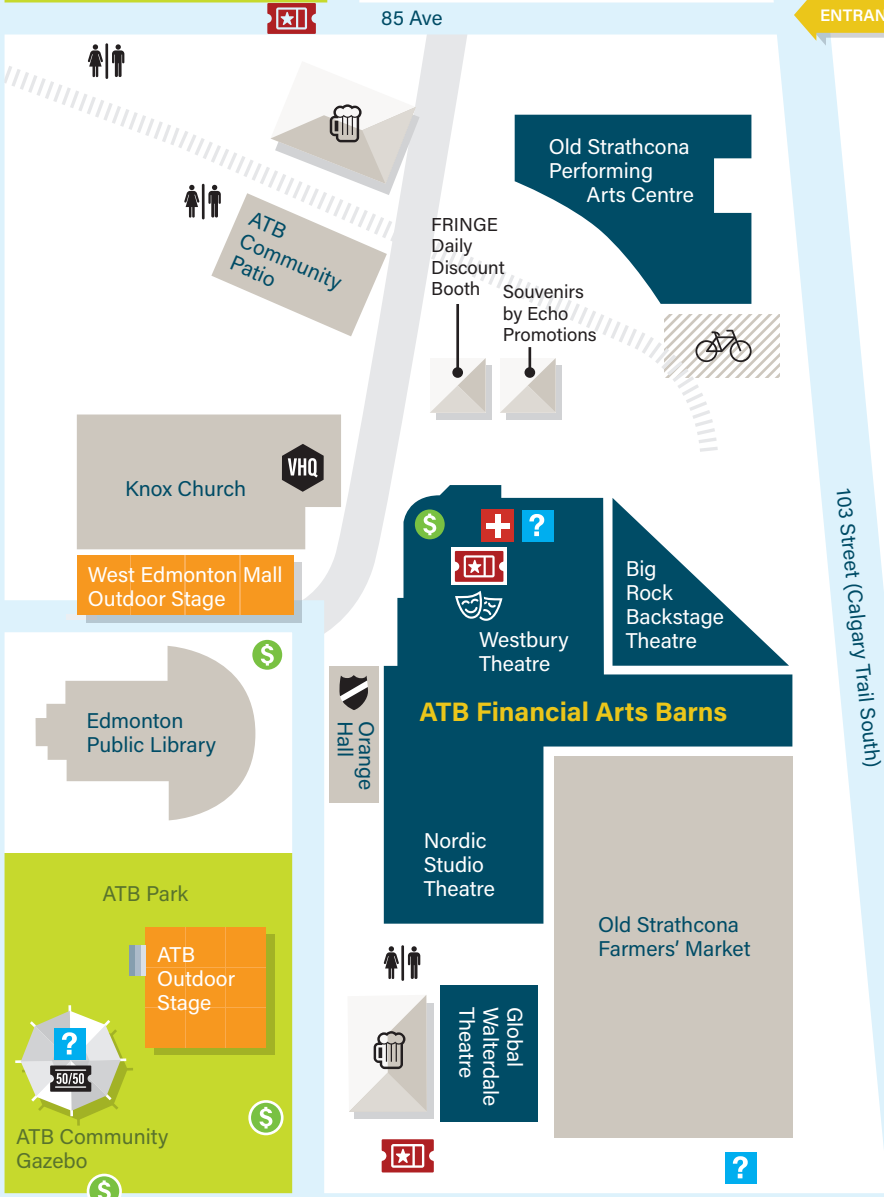

Site Map

Chantli
Yardbird
Suite

ENTRANCE

ENTRANCE

ENTRANCE

- Box Office
- Information
- ATM
- Big Rock Beer Tent
- Maclab Wine Tent
- 50/50 tickets
- Security
- Restrooms
- Water
- Bike Parking
- Safeway & Sobeyes Volunteer Headquarters

Additional box offices at King Edward and La Cité Francophone

Additional box office at Have Mercy Acacia Hall

Fringe Shuttle Pickup

ENTRANCE

ENTRANCE

DATS Loading Zone

82 Ave